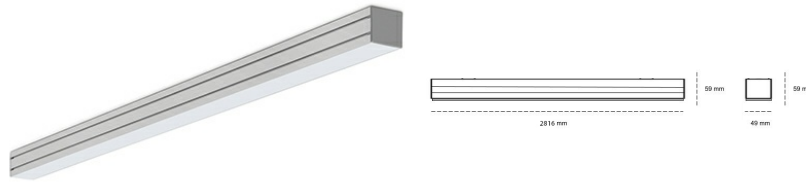

# LINEAR LED LINE M 840 61W 2816mm MICROPRYZMA WHITE | ON/OFF |

Article number: M280-K0003-0F840-##-COM-ZLN8\_350-###-###

LED	SMD
Light colour	4000 [K] STANDARD
CRI	80
Led chip flux	10260 [lm]
Luminous flux	6156 [lm]
System power	61 [W]
Luminaire Efficiency	101 [lm/W]
Beam angle	MICROPRYZMA
Controller	ON/OFF
MacAdam	3 SDCM

## Linear LED

Linear LED luminaire. Available in white, black and grey. Any RAL palette colour available on enquiry. Aluminium housing. Suspended or surface installation possible. Diffusers: nano opal, micro-prismatic, low UGR

## LUMINAIRE

Weight	3,9 [kg]
Protection rating IP , IK , class	IP 20, IK 1,
Luminaire colour	WHITE
Cover	Plastic
Operating voltage	220-240V 50-60Hz

Note: All data are typical values. Tolerance of measurements +/-10% System features may change with product improvements due to technical advances.