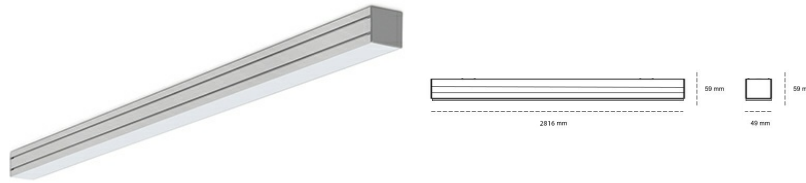

# LINEAR LED LINE M 840 61W 2816mm LOW UGR WHITE | ON/OFF |

Article number: M280-K0003-0F840-##-COL-ZLN8\_350-##-###

LED	SMD
Light colour	4000 [K] STANDARD
CRI	80
Led chip flux	10260 [lm]
Luminous flux	4719 [lm]
System power	61 [W]
Luminaire Efficiency	77 [lm/W]
Beam angle	LOW UGR
Controller	ON/OFF
MacAdam	3 SDCM

## Linear LED

Linear LED luminaire. Available in white, black and grey. Any RAL palette colour available on enquiry. Aluminium housing. Suspended or surface installation possible. Diffusers: nano opal, micro-prismatic, low UGR

## LUMINAIRE

Weight	3,9 [kg]
Protection rating IP , IK , class	IP 20, IK 1,
Luminaire colour	WHITE
Cover	Plastic
Operating voltage	220-240V 50-60Hz

Note: All data are typical values. Tolerance of measurements +/-10% System features may change with product improvements due to technical advances.