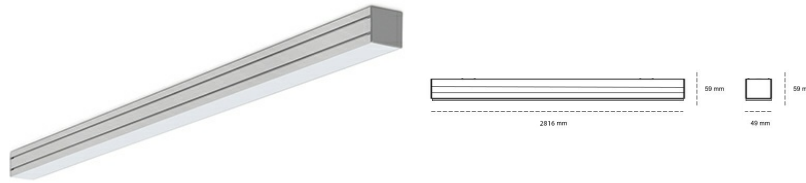

LINEAR LED LINE M 840 88W 2816mm LOW UGR WHITE | ON/OFF |

Article number: M280-K0003-0F840-##-COL-ZLN5_500-##-###

| | |
|----------------------|-------------------|
| LED | SMD |
| Light colour | 4000 [K] STANDARD |
| CRI | 80 |
| Led chip flux | 15930 [lm] |
| Luminous flux | 7327 [lm] |
| System power | 88 [W] |
| Luminaire Efficiency | 83 [lm/W] |
| Beam angle | LOW UGR |
| Controller | ON/OFF |
| MacAdam | 3 SDCM |

Linear LED

Linear LED luminaire. Available in white, black and grey. Any RAL palette colour available on enquiry. Aluminium housing. Suspended or surface installation possible. Diffusers: nano opal, micro-prismatic, low UGR

LUMINAIRE

| | |
|-----------------------------------|------------------|
| Weight | 3,9 [kg] |
| Protection rating IP , IK , class | IP 20, IK 1, |
| Luminaire colour | WHITE |
| Cover | Plastic |
| Operating voltage | 220-240V 50-60Hz |