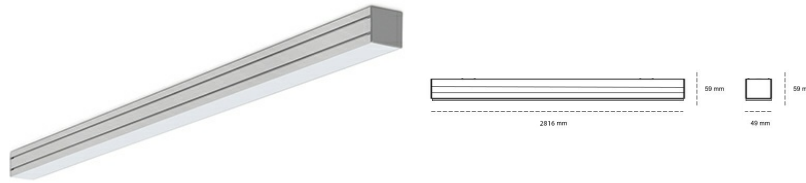

LINEAR LED LINE M 940 61W 2816mm MICROPRYZMA BLACK | ON/OFF |

Article number: M280-K0002-0F940-##-COM-ZLN8_350-###-###

LED	SMD
Light colour	4000 [K] STANDARD
CRI	90
Led chip flux	9828 [lm]
Luminous flux	5896 [lm]
System power	61 [W]
Luminaire Efficiency	97 [lm/W]
Beam angle	MICROPRYZMA
Controller	ON/OFF
MacAdam	3 SDCM

Linear LED

Linear LED luminaire. Available in white, black and grey. Any RAL palette colour available on enquiry. Aluminium housing. Suspended or surface installation possible. Diffusers: nano opal, micro-prismatic, low UGR

LUMINAIRE

Weight	3,9 [kg]
Protection rating IP , IK , class	IP 20, IK 1,
Luminaire colour	BLACK
Cover	Plastic
Operating voltage	220-240V 50-60Hz

Note: All data are typical values. Tolerance of measurements +/-10% System features may change with product improvements due to technical advances.