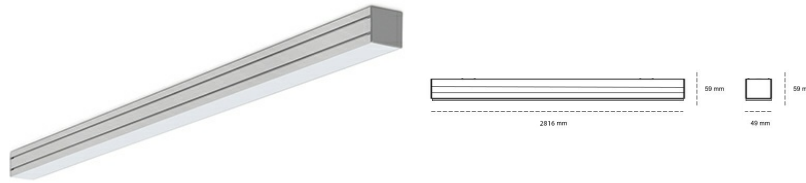

# LINEAR LED LINE M 840 61W 2816mm MICROPRYZMA BLACK | ON/OFF |

Article number: M280-K0002-0F840-##-COM-ZLN8\_350-###-###

LED	SMD
Light colour	4000 [K] STANDARD
CRI	80
Led chip flux	10260 [lm]
Luminous flux	6156 [lm]
System power	61 [W]
Luminaire Efficiency	101 [lm/W]
Beam angle	MICROPRYZMA
Controller	ON/OFF
MacAdam	3 SDCM

## Linear LED

Linear LED luminaire. Available in white, black and grey. Any RAL palette colour available on enquiry. Aluminium housing. Suspended or surface installation possible. Diffusers: nano opal, micro-prismatic, low UGR

## LUMINAIRE

Weight	3,9 [kg]
Protection rating IP , IK , class	IP 20, IK 1,
Luminaire colour	BLACK
Cover	Plastic
Operating voltage	220-240V 50-60Hz

Note: All data are typical values. Tolerance of measurements +/-10% System features may change with product improvements due to technical advances.