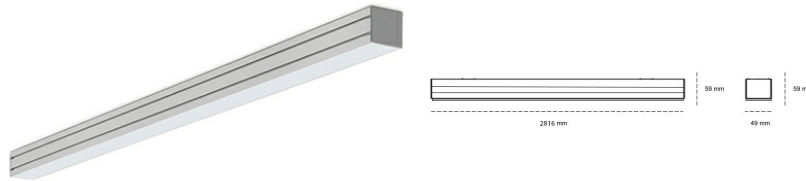

LINEAR LED LINE M 840 88W 2816mm MICROPRYZMA GREY | ON/OFF |

Article number: M280-K0001-0F840-##-COM-ZLN5_500-###-###

LED	SMD
Light colour	4000 [K] STANDARD
CRI	80
Led chip flux	15930 [lm]
Luminous flux	9558 [lm]
System power	88 [W]
Luminaire Efficiency	109 [lm/W]
Beam angle	MICROPRYZMA
Controller	ON/OFF
MacAdam	3 SDCM

Linear LED

Linear LED luminaire. Available in white, black and grey. Any RAL palette colour available on enquiry. Aluminium housing. Suspended or surface installation possible. Diffusers: nano opal, micro-prismatic, low UGR

LUMINAIRE

Weight	3,9 [kg]
Protection rating IP , IK , class	IP 20, IK 1,
Luminaire colour	GREY
Cover	Plastic
Operating voltage	220-240V 50-60Hz

Note: All data are typical values. Tolerance of measurements +/-10% System features may change with product improvements due to technical advances.