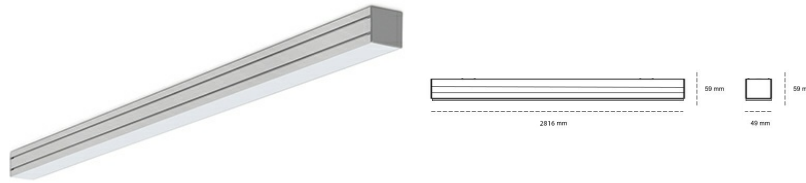

# LINEAR LED LINE M 840 61W 2816mm LOW UGR GREY | ON/OFF |

Article number: M280-K0001-0F840-##-COL-ZLN8\_350-##-###

LED	SMD
Light colour	4000 [K] STANDARD
CRI	80
Led chip flux	10260 [lm]
Luminous flux	4719 [lm]
System power	61 [W]
Luminaire Efficiency	77 [lm/W]
Beam angle	LOW UGR
Controller	ON/OFF
MacAdam	3 SDCM

## Linear LED

Linear LED luminaire. Available in white, black and grey. Any RAL palette colour available on enquiry. Aluminium housing. Suspended or surface installation possible. Diffusers: nano opal, micro-prismatic, low UGR

## LUMINAIRE

Weight	3,9 [kg]
Protection rating IP , IK , class	IP 20, IK 1,
Luminaire colour	GREY
Cover	Plastic
Operating voltage	220-240V 50-60Hz

Note: All data are typical values. Tolerance of measurements +/-10% System features may change with product improvements due to technical advances.