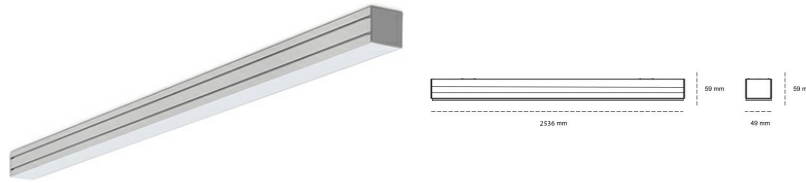

LINEAR LED LINE M 935 55W 2536mm LOW UGR WHITE | ON/OFF |

Article number: M252-K0003-9F935-##-C9L-ZLN8_350-##-###

LED	SMD
Light colour	3500 [K] STANDARD
CRI	90
Led chip flux	7680 [lm]
Luminous flux	3532 [lm]
System power	55 [W]
Luminaire Efficiency	64 [lm/W]
Beam angle	LOW UGR
Controller	ON/OFF
MacAdam	3 SDCM

Linear LED

Linear LED luminaire. Available in white, black and grey. Any RAL palette colour available on enquiry. Aluminium housing. Suspended or surface installation possible. Diffusers: nano opal, micro-prismatic, low UGR

LUMINAIRE

Weight	3,9 [kg]
Protection rating IP , IK , class	IP 20, IK 1,
Luminaire colour	WHITE
Cover	Plastic
Operating voltage	220-240V 50-60Hz

Note: All data are typical values. Tolerance of measurements +/-10% System features may change with product improvements due to technical advances.