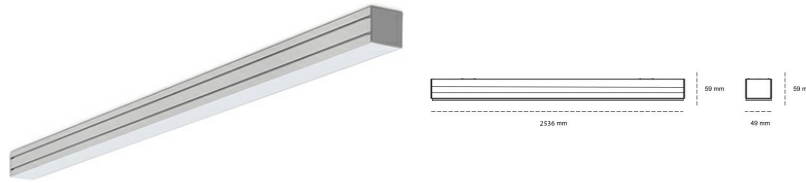

LINEAR LED LINE M 935 80W 2536mm LOW UGR WHITE | ON/OFF |

Article number: M252-K0003-9F935-##-C9L-ZLN5_500-##-###

LED	SMD
Light colour	3500 [K] STANDARD
CRI	90
Led chip flux	12015 [lm]
Luminous flux	5526 [lm]
System power	80 [W]
Luminaire Efficiency	69 [lm/W]
Beam angle	LOW UGR
Controller	ON/OFF
MacAdam	3 SDCM

Linear LED

Linear LED luminaire. Available in white, black and grey. Any RAL palette colour available on enquiry. Aluminium housing. Suspended or surface installation possible. Diffusers: nano opal, micro-prismatic, low UGR

LUMINAIRE

Weight	3,9 [kg]
Protection rating IP , IK , class	IP 20, IK 1,
Luminaire colour	WHITE
Cover	Plastic
Operating voltage	220-240V 50-60Hz

Note: All data are typical values. Tolerance of measurements +/-10% System features may change with product improvements due to technical advances.