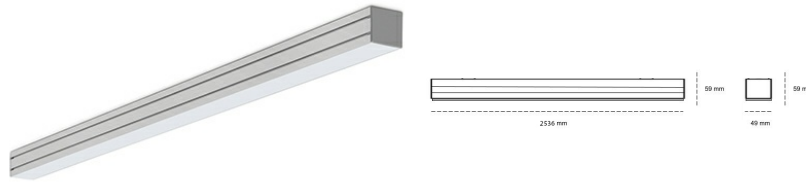

LINEAR LED LINE M 830 55W 2536mm MICROPRYZMA WHITE | ON/OFF |

Article number: M252-K0003-9F830-##-C9M-ZLN8_350-###-###

LED	SMD
Light colour	3000 [K] STANDARD
CRI	80
Led chip flux	8736 [lm]
Luminous flux	5154 [lm]
System power	55 [W]
Luminaire Efficiency	94 [lm/W]
Beam angle	MICROPRYZMA
Controller	ON/OFF
MacAdam	3 SDCM

Linear LED

Linear LED luminaire. Available in white, black and grey. Any RAL palette colour available on enquiry. Aluminium housing. Suspended or surface installation possible. Diffusers: nano opal, micro-prismatic, low UGR

LUMINAIRE

Weight	3,9 [kg]
Protection rating IP , IK , class	IP 20, IK 1,
Luminaire colour	WHITE
Cover	Plastic
Operating voltage	220-240V 50-60Hz

Note: All data are typical values. Tolerance of measurements +/-10% System features may change with product improvements due to technical advances.