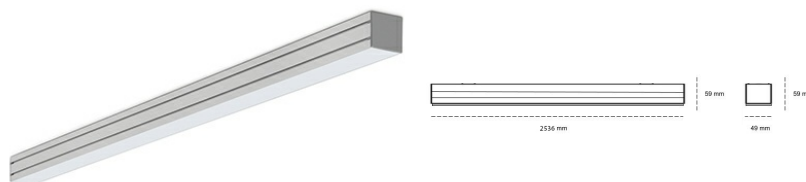

LINEAR LED LINE M 830 80W 2536mm MICROPRYZMA WHITE | ON/OFF |

LED	SMD
Light colour	3000 [K] STANDARD
CRI	80
Led chip flux	13743 [lm]
Luminous flux	8108 [lm]
System power	80 [W]
Luminaire Efficiency	101 [lm/W]
Beam angle	MICROPRYZMA
Controller	ON/OFF
MacAdam	3 SDCM

Linear LED

Linear LED luminaire. Available in white, black and grey. Any RAL palette colour available on enquiry. Aluminium housing. Suspended or surface installation possible. Diffusers: nano opal, micro-prismatic, low UGR

LUMINAIRE

Weight	3,9 [kg]
Protection rating IP , IK , class	IP 20, IK 1,
Luminaire colour	WHITE
Cover	Plastic
Operating voltage	220-240V 50-60Hz

Note: All data are typical values. Tolerance of measurements +/-10% System features may change with product improvements due to technical advances.

OPTIONS

RAL colours on inquiry, wood pattern on inquiry, Tunable white on inquiry, Casambi on inquiry, DALI on inquiry,

Generated: 16.07.2024

+48 32 388 80 00

www.cora.pl
cora@cora.pl

Street: Ignatza Hakuby 18
41-914 Bytom, Polska