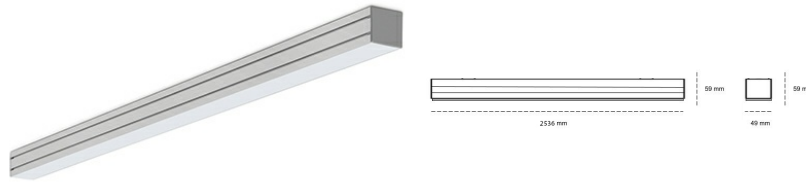

# LINEAR LED LINE M 940 80W 2536mm MICROPRYZMA BLACK | ON/OFF |

Article number: M252-K0002-9F940-##-C9M-ZLN5\_500-###-###

LED	SMD
Light colour	4000 [K] STANDARD
CRI	90
Led chip flux	13743 [lm]
Luminous flux	8245 [lm]
System power	80 [W]
Luminaire Efficiency	103 [lm/W]
Beam angle	MICROPRYZMA
Controller	ON/OFF
MacAdam	3 SDCM

### Linear LED

Linear LED luminaire. Available in white, black and grey. Any RAL palette colour available on enquiry. Aluminium housing. Suspended or surface installation possible. Diffusers: nano opal, micro-prismatic, low UGR

### LUMINAIRE

Weight	3,9 [kg]
Protection rating IP , IK , class	IP 20, IK 1,
Luminaire colour	BLACK
Cover	Plastic
Operating voltage	220-240V 50-60Hz

Note: All data are typical values. Tolerance of measurements +/-10% System features may change with product improvements due to technical advances.