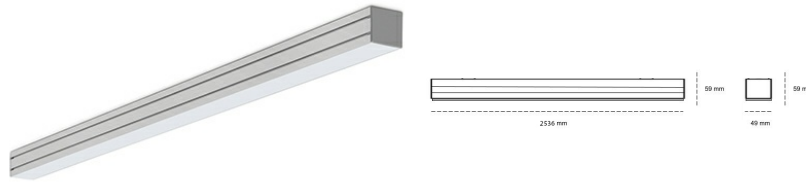

LINEAR LED LINE M 940 80W 2536mm LOW UGR BLACK | ON/OFF |

Article number: M252-K0002-9F940-##-C9L-ZLN5_500-##-###

LED	SMD
Light colour	4000 [K] STANDARD
CRI	90
Led chip flux	13743 [lm]
Luminous flux	6321 [lm]
System power	80 [W]
Luminaire Efficiency	79 [lm/W]
Beam angle	LOW UGR
Controller	ON/OFF
MacAdam	3 SDCM

Linear LED

Linear LED luminaire. Available in white, black and grey. Any RAL palette colour available on enquiry. Aluminium housing. Suspended or surface installation possible. Diffusers: nano opal, micro-prismatic, low UGR

LUMINAIRE

Weight	3,9 [kg]
Protection rating IP , IK , class	IP 20, IK 1,
Luminaire colour	BLACK
Cover	Plastic
Operating voltage	220-240V 50-60Hz

Note: All data are typical values. Tolerance of measurements +/-10% System features may change with product improvements due to technical advances.