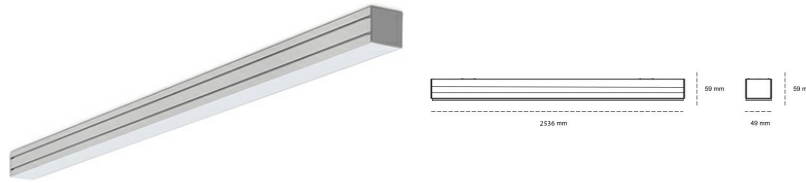

LINEAR LED LINE M 935 55W 2536mm MICROPRYZMA BLACK | ON/OFF |

Article number: M252-K0002-9F935-##-C9M-ZLN8_350-###-###

LED	SMD
Light colour	3500 [K] STANDARD
CRI	90
Led chip flux	7680 [lm]
Luminous flux	4608 [lm]
System power	55 [W]
Luminaire Efficiency	84 [lm/W]
Beam angle	MICROPRYZMA
Controller	ON/OFF
MacAdam	3 SDCM

Linear LED

Linear LED luminaire. Available in white, black and grey. Any RAL palette colour available on enquiry. Aluminium housing. Suspended or surface installation possible. Diffusers: nano opal, micro-prismatic, low UGR

LUMINAIRE

Weight	3,9 [kg]
Protection rating IP , IK , class	IP 20, IK 1,
Luminaire colour	BLACK
Cover	Plastic
Operating voltage	220-240V 50-60Hz

Note: All data are typical values. Tolerance of measurements +/-10% System features may change with product improvements due to technical advances.