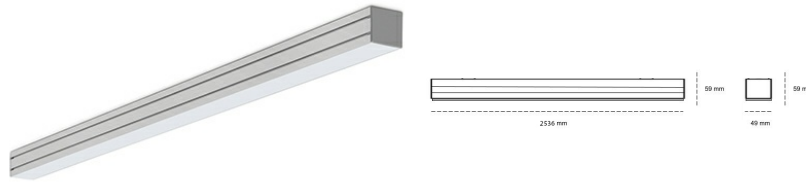

LINEAR LED LINE M 935 80W 2536mm MICROPRYZMA BLACK | ON/OFF |

Article number: M252-K0002-9F935-##-C9M-ZLN5_500-###-###

LED	SMD
Light colour	3500 [K] STANDARD
CRI	90
Led chip flux	12015 [lm]
Luminous flux	7209 [lm]
System power	80 [W]
Luminaire Efficiency	90 [lm/W]
Beam angle	MICROPRYZMA
Controller	ON/OFF
MacAdam	3 SDCM

Linear LED

Linear LED luminaire. Available in white, black and grey. Any RAL palette colour available on enquiry. Aluminium housing. Suspended or surface installation possible. Diffusers: nano opal, micro-prismatic, low UGR

LUMINAIRE

Weight	3,9 [kg]
Protection rating IP , IK , class	IP 20, IK 1,
Luminaire colour	WHITE
Cover	Plastic
Operating voltage	220-240V 50-60Hz

Note: All data are typical values. Tolerance of measurements +/-10% System features may change with product improvements due to technical advances.