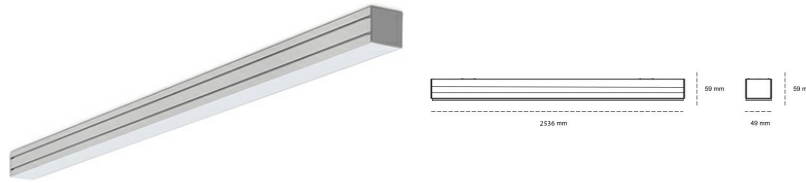

LINEAR LED LINE M 930 55W 2536mm MICROPRYZMA BLACK | ON/OFF |

Article number: M252-K0002-9F930-##-C9M-ZLN8_350-###-###

LED	SMD
Light colour	3000 [K] STANDARD
CRI	90
Led chip flux	7440 [lm]
Luminous flux	4464 [lm]
System power	55 [W]
Luminaire Efficiency	81 [lm/W]
Beam angle	MICROPRYZMA
Controller	ON/OFF
MacAdam	3 SDCM

Linear LED

Linear LED luminaire. Available in white, black and grey. Any RAL palette colour available on enquiry. Aluminium housing. Suspended or surface installation possible. Diffusers: nano opal, micro-prismatic, low UGR

LUMINAIRE

Weight	3,9 [kg]
Protection rating IP , IK , class	IP 20, IK 1,
Luminaire colour	BLACK
Cover	Plastic
Operating voltage	220-240V 50-60Hz

Note: All data are typical values. Tolerance of measurements +/-10% System features may change with product improvements due to technical advances.