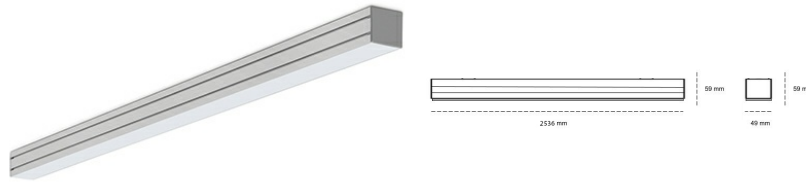

# LINEAR LED LINE M 840 80W 2536mm MICROPRYZMA BLACK | ON/OFF |

Article number: M252-K0002-9F840-##-C9M-ZLN5\_500-###-###

LED	SMD
Light colour	4000 [K] STANDARD
CRI	80
Led chip flux	14337 [lm]
Luminous flux	8602 [lm]
System power	80 [W]
Luminaire Efficiency	108 [lm/W]
Beam angle	MICROPRYZMA
Controller	ON/OFF
MacAdam	3 SDCM

## Linear LED

Linear LED luminaire. Available in white, black and grey. Any RAL palette colour available on enquiry. Aluminium housing. Suspended or surface installation possible. Diffusers: nano opal, micro-prismatic, low UGR

## LUMINAIRE

Weight	3,9 [kg]
Protection rating IP , IK , class	IP 20, IK 1,
Luminaire colour	BLACK
Cover	Plastic
Operating voltage	220-240V 50-60Hz

Note: All data are typical values. Tolerance of measurements +/-10% System features may change with product improvements due to technical advances.