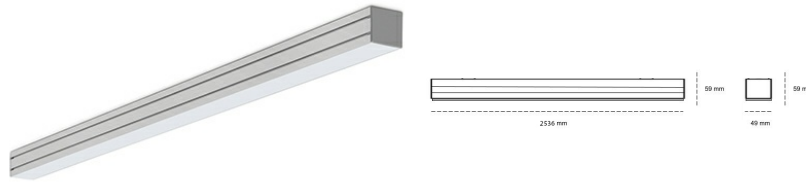

LINEAR LED LINE M 935 55W 2536mm MICROPRYZMA GREY | ON/OFF |

Article number: M252-K0001-9F935-##-C9M-ZLN8_350-###-###

LED	SMD
Light colour	3500 [K] STANDARD
CRI	90
Led chip flux	7680 [lm]
Luminous flux	4608 [lm]
System power	55 [W]
Luminaire Efficiency	84 [lm/W]
Beam angle	MICROPRYZMA
Controller	ON/OFF
MacAdam	3 SDCM

Linear LED

Linear LED luminaire. Available in white, black and grey. Any RAL palette colour available on enquiry. Aluminium housing. Suspended or surface installation possible. Diffusers: nano opal, micro-prismatic, low UGR

LUMINAIRE

Weight	3,9 [kg]
Protection rating IP , IK , class	IP 20, IK 1,
Luminaire colour	GREY
Cover	Plastic
Operating voltage	220-240V 50-60Hz

Note: All data are typical values. Tolerance of measurements +/-10% System features may change with product improvements due to technical advances.