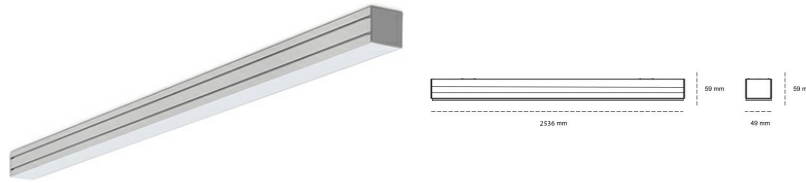

LINEAR LED LINE M 935 80W 2536mm MICROPRYZMA GREY | ON/OFF |

Article number: M252-K0001-9F935-##-C9M-ZLN5_500-###-###

LED	SMD
Light colour	3500 [K] STANDARD
CRI	90
Led chip flux	12015 [lm]
Luminous flux	7209 [lm]
System power	80 [W]
Luminaire Efficiency	90 [lm/W]
Beam angle	MICROPRYZMA
Controller	ON/OFF
MacAdam	3 SDCM

Linear LED

Linear LED luminaire. Available in white, black and grey. Any RAL palette colour available on enquiry. Aluminium housing. Suspended or surface installation possible. Diffusers: nano opal, micro-prismatic, low UGR

LUMINAIRE

Weight	3,9 [kg]
Protection rating IP , IK , class	IP 20, IK 1,
Luminaire colour	BLACK
Cover	Plastic
Operating voltage	220-240V 50-60Hz

Note: All data are typical values. Tolerance of measurements +/-10% System features may change with product improvements due to technical advances.