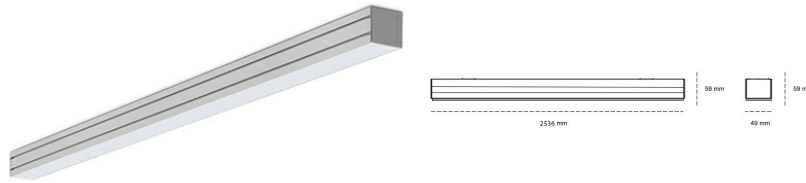

# LINEAR LED LINE M 930 80W 2536mm LOW UGR GREY | ON/OFF |

Article number: M252-K0001-9F930-##-C9L-ZLN5\_500-##-###

LED	SMD
Light colour	3000 [K] STANDARD
CRI	90
Led chip flux	11610 [lm]
Luminous flux	5340 [lm]
System power	80 [W]
Luminaire Efficiency	67 [lm/W]
Beam angle	LOW UGR
Controller	ON/OFF
MacAdam	3 SDCM

## Linear LED

Linear LED luminaire. Available in white, black and grey. Any RAL palette colour available on enquiry. Aluminium housing. Suspended or surface installation possible. Diffusers: nano opal, micro-prismatic, low UGR

## LUMINAIRE

Weight	3,9 [kg]
Protection rating IP , IK , class	IP 20, IK 1,
Luminaire colour	GREY
Cover	Plastic
Operating voltage	220-240V 50-60Hz

Note: All data are typical values. Tolerance of measurements +/-10% System features may change with product improvements due to technical advances.