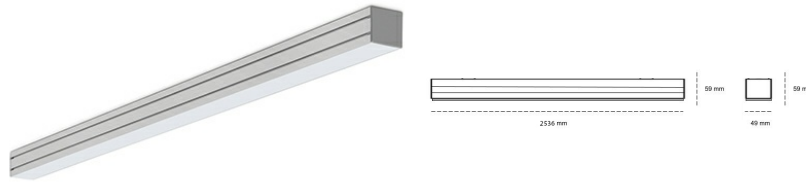

LINEAR LED LINE M 840 55W 2536mm LOW UGR GREY | ON/OFF |

Article number: M252-K0001-9F840-##-C9L-ZLN8_350-##-###

LED	SMD
Light colour	4000 [K] STANDARD
CRI	80
Led chip flux	9120 [lm]
Luminous flux	4195 [lm]
System power	55 [W]
Luminaire Efficiency	76 [lm/W]
Beam angle	LOW UGR
Controller	ON/OFF
MacAdam	3 SDCM

Linear LED

Linear LED luminaire. Available in white, black and grey. Any RAL palette colour available on enquiry. Aluminium housing. Suspended or surface installation possible. Diffusers: nano opal, micro-prismatic, low UGR

LUMINAIRE

Weight	3,9 [kg]
Protection rating IP , IK , class	IP 20, IK 1,
Luminaire colour	BLACK
Cover	Plastic
Operating voltage	220-240V 50-60Hz

Note: All data are typical values. Tolerance of measurements +/-10% System features may change with product improvements due to technical advances.