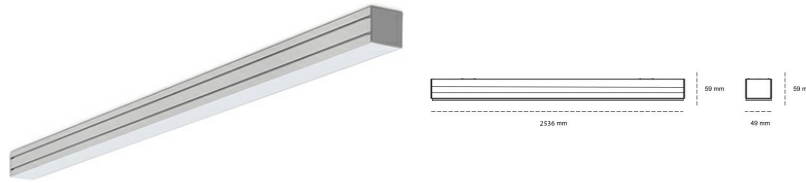

# LINEAR LED LINE M 840 80W 2536mm LOW UGR GREY | ON/OFF |

Article number: M252-K0001-9F840-##-C9L-ZLN5\_500-##-###

LED	SMD
Light colour	4000 [K] STANDARD
CRI	80
Led chip flux	14337 [lm]
Luminous flux	6595 [lm]
System power	80 [W]
Luminaire Efficiency	82 [lm/W]
Beam angle	LOW UGR
Controller	ON/OFF
MacAdam	3 SDCM

## Linear LED

Linear LED luminaire. Available in white, black and grey. Any RAL palette colour available on enquiry. Aluminium housing. Suspended or surface installation possible. Diffusers: nano opal, micro-prismatic, low UGR

## LUMINAIRE

Weight	3,9 [kg]
Protection rating IP , IK , class	IP 20, IK 1,
Luminaire colour	GREY
Cover	Plastic
Operating voltage	220-240V 50-60Hz

Note: All data are typical values. Tolerance of measurements +/-10% System features may change with product improvements due to technical advances.