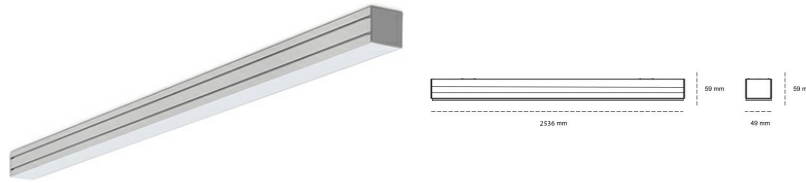

LINEAR LED LINE M 830 55W 2536mm LOW UGR GREY | ON/OFF |

Article number: M252-K0001-9F830-##-C9L-ZLN8_350-##-###

LED	SMD
Light colour	3000 [K] STANDARD
CRI	80
Led chip flux	8736 [lm]
Luminous flux	4018 [lm]
System power	55 [W]
Luminaire Efficiency	73 [lm/W]
Beam angle	LOW UGR
Controller	ON/OFF
MacAdam	3 SDCM

Linear LED

Linear LED luminaire. Available in white, black and grey. Any RAL palette colour available on enquiry. Aluminium housing. Suspended or surface installation possible. Diffusers: nano opal, micro-prismatic, low UGR

LUMINAIRE

Weight	3,9 [kg]
Protection rating IP , IK , class	IP 20, IK 1,
Luminaire colour	GREY
Cover	Plastic
Operating voltage	220-240V 50-60Hz

Note: All data are typical values. Tolerance of measurements +/-10% System features may change with product improvements due to technical advances.