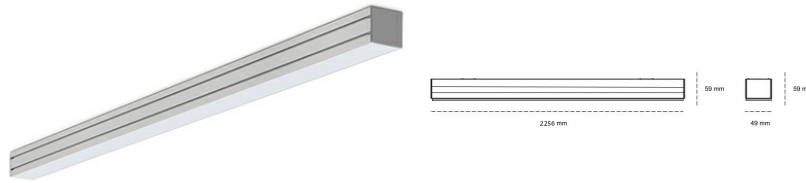

LINEAR LED LINE M 940 71W 2256mm LOW UGR WHITE | ON/OFF |

Article number: M224-K0003-8F940-##-C8L-ZLN5_500-##-###

| | |
|----------------------|-------------------|
| LED | SMD |
| Light colour | 4000 [K] STANDARD |
| CRI | 90 |
| Led chip flux | 12216 [lm] |
| Luminous flux | 5619 [lm] |
| System power | 71 [W] |
| Luminaire Efficiency | 79 [lm/W] |
| Beam angle | LOW UGR |
| Controller | ON/OFF |
| MacAdam | 3 SDCM |

Linear LED

Linear LED luminaire. Available in white, black and grey. Any RAL palette colour available on enquiry. Aluminium housing. Suspended or surface installation possible. Diffusers: nano opal, micro-prismatic, low UGR

LUMINAIRE

| | |
|-----------------------------------|------------------|
| Weight | 3,9 [kg] |
| Protection rating IP , IK , class | IP 20, IK 1, |
| Luminaire colour | WHITE |
| Cover | Plastic |
| Operating voltage | 220-240V 50-60Hz |