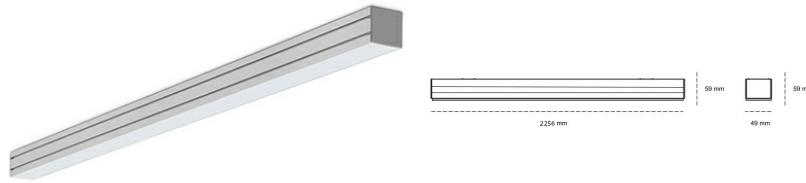

LINEAR LED LINE M 830 71W 2256mm MICROPRYZMA WHITE | ON/OFF |

Article number: M224-K0003-8F830-##-C8M-ZLN5_500-###-###

LED	SMD
Light colour	3000 [K] STANDARD
CRI	80
Led chip flux	12216 [lm]
Luminous flux	7207 [lm]
System power	71 [W]
Luminaire Efficiency	102 [lm/W]
Beam angle	MICROPRYZMA
Controller	ON/OFF
MacAdam	3 SDCM

Linear LED

Linear LED luminaire. Available in white, black and grey. Any RAL palette colour available on enquiry. Aluminium housing. Suspended or surface installation possible. Diffusers: nano opal, micro-prismatic, low UGR

LUMINAIRE

Weight	3,9 [kg]
Protection rating IP , IK , class	IP 20, IK 1,
Luminaire colour	WHITE
Cover	Plastic
Operating voltage	220-240V 50-60Hz

Note: All data are typical values. Tolerance of measurements +/-10% System features may change with product improvements due to technical advances.