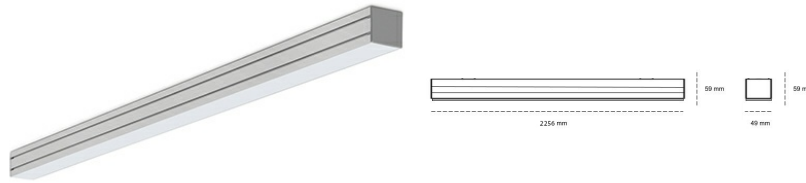

LINEAR LED LINE M 830 71W 2256mm LOW UGR WHITE | ON/OFF |

Article number: M224-K0003-8F830-##-C8L-ZLN5_500-##-###

LED	SMD
Light colour	3000 [K] STANDARD
CRI	80
Led chip flux	12216 [lm]
Luminous flux	5619 [lm]
System power	71 [W]
Luminaire Efficiency	79 [lm/W]
Beam angle	LOW UGR
Controller	ON/OFF
MacAdam	3 SDCM

Linear LED

Linear LED luminaire. Available in white, black and grey. Any RAL palette colour available on enquiry. Aluminium housing. Suspended or surface installation possible. Diffusers: nano opal, micro-prismatic, low UGR

LUMINAIRE

Weight	3,9 [kg]
Protection rating IP , IK , class	IP 20, IK 1,
Luminaire colour	WHITE
Cover	Plastic
Operating voltage	220-240V 50-60Hz

Note: All data are typical values. Tolerance of measurements +/-10% System features may change with product improvements due to technical advances.