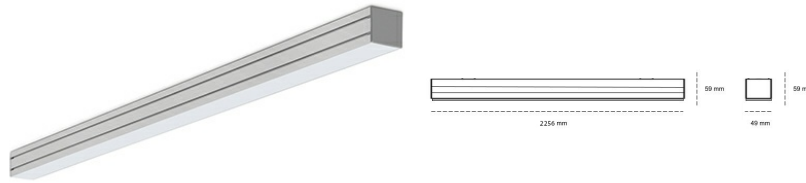

LINEAR LED LINE M 930 50W 2256mm MICROPRYZMA BLACK | ON/OFF |

Article number: M224-K0002-8F930-##-C8M-ZLN8_350-###-###

LED	SMD
Light colour	3000 [K] STANDARD
CRI	90
Led chip flux	6510 [lm]
Luminous flux	3906 [lm]
System power	50 [W]
Luminaire Efficiency	78 [lm/W]
Beam angle	MICROPRYZMA
Controller	ON/OFF
MacAdam	3 SDCM

Linear LED

Linear LED luminaire. Available in white, black and grey. Any RAL palette colour available on enquiry. Aluminium housing. Suspended or surface installation possible. Diffusers: nano opal, micro-prismatic, low UGR

LUMINAIRE

Weight	3,9 [kg]
Protection rating IP , IK , class	IP 20, IK 1,
Luminaire colour	BLACK
Cover	Plastic
Operating voltage	220-240V 50-60Hz

Note: All data are typical values. Tolerance of measurements +/-10% System features may change with product improvements due to technical advances.