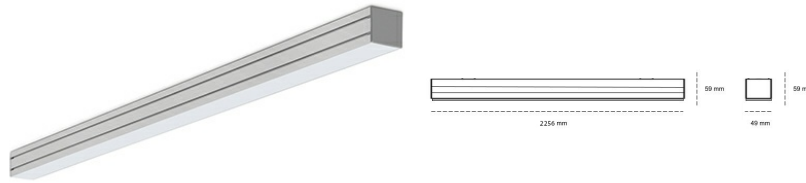

## LINEAR LED LINE M 935 71W 2256mm OPAL GREY | ON/OFF |

Article number: M224-K0001-8F935-##-C8O-ZLN5\_500-###-###

LED	SMD
Light colour	3500 [K] STANDARD
CRI	90
Led chip flux	10680 [lm]
Luminous flux	5340 [lm]
System power	71 [W]
Luminaire Efficiency	75 [lm/W]
Beam angle	OPAL
Controller	ON/OFF
MacAdam	3 SDCM

### Linear LED

Linear LED luminaire. Available in white, black and grey. Any RAL palette colour available on enquiry. Aluminium housing. Suspended or surface installation possible. Diffusers: nano opal, micro-prismatic, low UGR

### LUMINAIRE

Weight	3,9 [kg]
Protection rating IP , IK , class	IP 20, IK 1,
Luminaire colour	GREY
Cover	Plastic
Operating voltage	220-240V 50-60Hz

Note: All data are typical values. Tolerance of measurements +/-10% System features may change with product improvements due to technical advances.