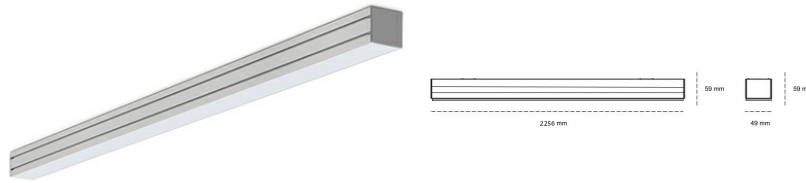

LINEAR LED LINE M 935 50W 2256mm MICROPRYZMA GREY | ON/OFF |

Article number: M224-K0001-8F935-##-C8M-ZLN8_350-###-###

LED	SMD
Light colour	3500 [K] STANDARD
CRI	90
Led chip flux	6720 [lm]
Luminous flux	4032 [lm]
System power	50 [W]
Luminaire Efficiency	81 [lm/W]
Beam angle	MICROPRYZMA
Controller	ON/OFF
MacAdam	3 SDCM

Linear LED

Linear LED luminaire. Available in white, black and grey. Any RAL palette colour available on enquiry. Aluminium housing. Suspended or surface installation possible. Diffusers: nano opal, micro-prismatic, low UGR

LUMINAIRE

Weight	3,9 [kg]
Protection rating IP , IK , class	IP 20, IK 1,
Luminaire colour	GREY
Cover	Plastic
Operating voltage	220-240V 50-60Hz

Note: All data are typical values. Tolerance of measurements +/-10% System features may change with product improvements due to technical advances.