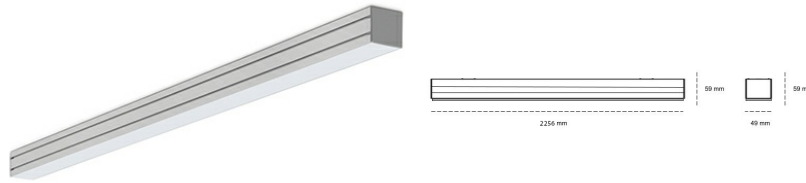

LINEAR LED LINE M 930 71W 2256mm OPAL GREY | ON/OFF |

Article number: M224-K0001-8F930-##-C8O-ZLN5_500-###-###

LED	SMD
Light colour	3000 [K] STANDARD
CRI	90
Led chip flux	10320 [lm]
Luminous flux	5160 [lm]
System power	71 [W]
Luminaire Efficiency	73 [lm/W]
Beam angle	OPAL
Controller	ON/OFF
MacAdam	3 SDCM

Linear LED

Linear LED luminaire. Available in white, black and grey. Any RAL palette colour available on enquiry. Aluminium housing. Suspended or surface installation possible. Diffusers: nano opal, micro-prismatic, low UGR

LUMINAIRE

Weight	3,9 [kg]
Protection rating IP , IK , class	IP 20, IK 1,
Luminaire colour	GREY
Cover	Plastic
Operating voltage	220-240V 50-60Hz

Note: All data are typical values. Tolerance of measurements +/-10% System features may change with product improvements due to technical advances.