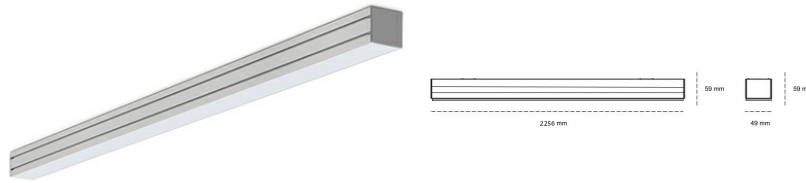

LINEAR LED LINE M 930 71W 2256mm LOW UGR GREY | ON/OFF |

Article number: M224-K0001-8F930-##-C8L-ZLN5_500-##-###

LED	SMD
Light colour	3000 [K] STANDARD
CRI	90
Led chip flux	10320 [lm]
Luminous flux	4747 [lm]
System power	71 [W]
Luminaire Efficiency	67 [lm/W]
Beam angle	LOW UGR
Controller	ON/OFF
MacAdam	3 SDCM

Linear LED

Linear LED luminaire. Available in white, black and grey. Any RAL palette colour available on enquiry. Aluminium housing. Suspended or surface installation possible. Diffusers: nano opal, micro-prismatic, low UGR

LUMINAIRE

Weight	3,9 [kg]
Protection rating IP , IK , class	IP 20, IK 1,
Luminaire colour	GREY
Cover	Plastic
Operating voltage	220-240V 50-60Hz

Note: All data are typical values. Tolerance of measurements +/-10% System features may change with product improvements due to technical advances.