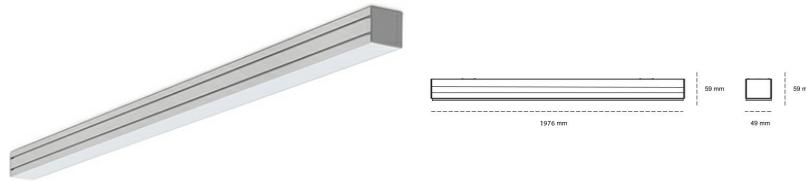

LINEAR LED LINE M 935 63W 1976mm LOW UGR WHITE | ON/OFF |

Article number: M196-K0003-7F935-##-C7L-ZLN5_500-##-###

LED	SMD
Light colour	3500 [K] STANDARD
CRI	90
Led chip flux	9345 [lm]
Luminous flux	4298 [lm]
System power	63 [W]
Luminaire Efficiency	68 [lm/W]
Beam angle	LOW UGR
Controller	ON/OFF
MacAdam	3 SDCM

Linear LED

Linear LED luminaire. Available in white, black and grey. Any RAL palette colour available on enquiry. Aluminium housing. Suspended or surface installation possible. Diffusers: nano opal, micro-prismatic, low UGR

LUMINAIRE

Weight	3,9 [kg]
Protection rating IP , IK , class	IP 20, IK 1,
Luminaire colour	WHITE
Cover	Plastic
Operating voltage	220-240V 50-60Hz

Note: All data are typical values. Tolerance of measurements +/-10% System features may change with product improvements due to technical advances.