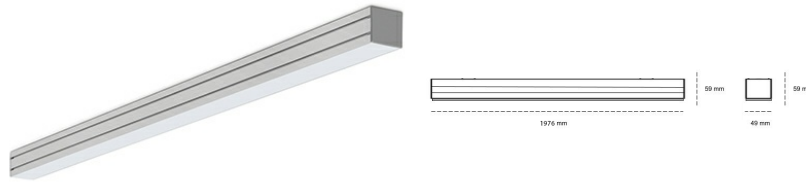

# LINEAR LED LINE M 930 63W 1976mm MICROPRYZMA WHITE | ON/OFF |

Article number: M196-K0003-7F930-##-C7M-ZLN5\_500-###-###

LED	SMD
Light colour	3000 [K] STANDARD
CRI	90
Led chip flux	9030 [lm]
Luminous flux	5418 [lm]
System power	63 [W]
Luminaire Efficiency	86 [lm/W]
Beam angle	MICROPRYZMA
Controller	ON/OFF
MacAdam	3 SDCM

## Linear LED

Linear LED luminaire. Available in white, black and grey. Any RAL palette colour available on enquiry. Aluminium housing. Suspended or surface installation possible. Diffusers: nano opal, micro-prismatic, low UGR

## LUMINAIRE

Weight	3,9 [kg]
Protection rating IP , IK , class	IP 20, IK 1,
Luminaire colour	WHITE
Cover	Plastic
Operating voltage	220-240V 50-60Hz

Note: All data are typical values. Tolerance of measurements +/-10% System features may change with product improvements due to technical advances.