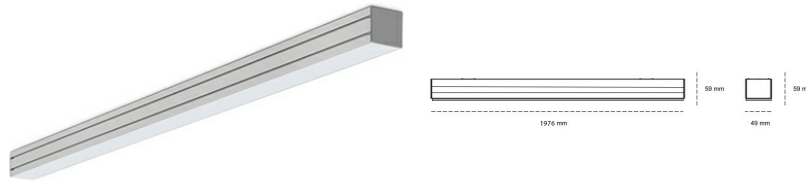

LINEAR LED LINE M 840 44W 1976mm LOW UGR WHITE | ON/OFF |

Article number: M196-K0003-7F840-##-C7L-ZLN8_350-##-###

LED	SMD
Light colour	4000 [K] STANDARD
CRI	80
Led chip flux	6840 [lm]
Luminous flux	3146 [lm]
System power	44 [W]
Luminaire Efficiency	72 [lm/W]
Beam angle	LOW UGR
Controller	ON/OFF
MacAdam	3 SDCM

Linear LED

Linear LED luminaire. Available in white, black and grey. Any RAL palette colour available on enquiry. Aluminium housing. Suspended or surface installation possible. Diffusers: nano opal, micro-prismatic, low UGR

LUMINAIRE

Weight	3,9 [kg]
Protection rating IP , IK , class	IP 20, IK 1,
Luminaire colour	WHITE
Cover	Plastic
Operating voltage	220-240V 50-60Hz

Note: All data are typical values. Tolerance of measurements +/-10% System features may change with product improvements due to technical advances.