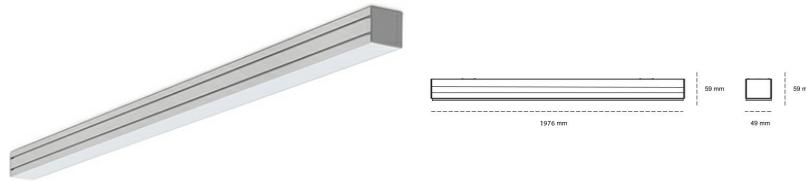

LINEAR LED LINE M 830 44W 1976mm LOW UGR WHITE | ON/OFF |

Article number: M196-K0003-7F830-##-C7L-ZLN8_350-##-###

LED	SMD
Light colour	3000 [K] STANDARD
CRI	80
Led chip flux	6552 [lm]
Luminous flux	3013 [lm]
System power	44 [W]
Luminaire Efficiency	68 [lm/W]
Beam angle	LOW UGR
Controller	ON/OFF
MacAdam	3 SDCM

Linear LED

Linear LED luminaire. Available in white, black and grey. Any RAL palette colour available on enquiry. Aluminium housing. Suspended or surface installation possible. Diffusers: nano opal, micro-prismatic, low UGR

LUMINAIRE

Weight	3,9 [kg]
Protection rating IP , IK , class	IP 20, IK 1,
Luminaire colour	WHITE
Cover	Plastic
Operating voltage	220-240V 50-60Hz

Note: All data are typical values. Tolerance of measurements +/-10% System features may change with product improvements due to technical advances.