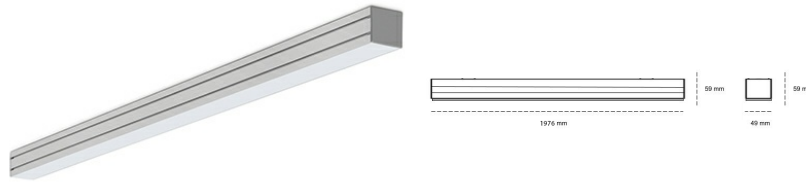

LINEAR LED LINE M 830 63W 1976mm LOW UGR WHITE | ON/OFF |

Article number: M196-K0003-7F830-##-C7L-ZLN5_500-##-###

LED	SMD
Light colour	3000 [K] STANDARD
CRI	80
Led chip flux	10689 [lm]
Luminous flux	4916 [lm]
System power	63 [W]
Luminaire Efficiency	78 [lm/W]
Beam angle	LOW UGR
Controller	ON/OFF
MacAdam	3 SDCM

Linear LED

Linear LED luminaire. Available in white, black and grey. Any RAL palette colour available on enquiry. Aluminium housing. Suspended or surface installation possible. Diffusers: nano opal, micro-prismatic, low UGR

LUMINAIRE

Weight	3,9 [kg]
Protection rating IP , IK , class	IP 20, IK 1,
Luminaire colour	Plastic
Cover	220-240V 50-60Hz
Operating voltage	

Note: All data are typical values. Tolerance of measurements +/-10% System features may change with product improvements due to technical advances.