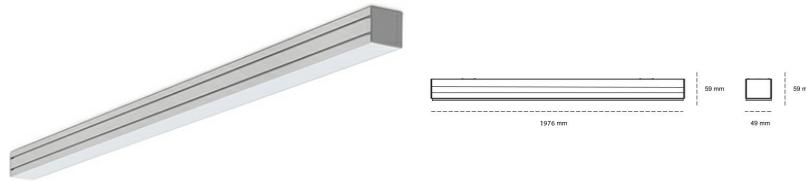

# LINEAR LED LINE M 935 44W 1976mm MICROPRYZMA BLACK | ON/OFF |

Article number: M196-K0002-7F935-##-C7M-ZLN8\_350-###-###

LED	SMD
Light colour	3500 [K] STANDARD
CRI	90
Led chip flux	5760 [lm]
Luminous flux	3456 [lm]
System power	44 [W]
Luminaire Efficiency	79 [lm/W]
Beam angle	MICROPRYZMA
Controller	ON/OFF
MacAdam	3 SDCM

### Linear LED

Linear LED luminaire. Available in white, black and grey. Any RAL palette colour available on enquiry. Aluminium housing. Suspended or surface installation possible. Diffusers: nano opal, micro-prismatic, low UGR

### LUMINAIRE

Weight	3,9 [kg]
Protection rating IP , IK , class	IP 20, IK 1,
Luminaire colour	BLACK
Cover	Plastic
Operating voltage	220-240V 50-60Hz

Note: All data are typical values. Tolerance of measurements +/-10% System features may change with product improvements due to technical advances.