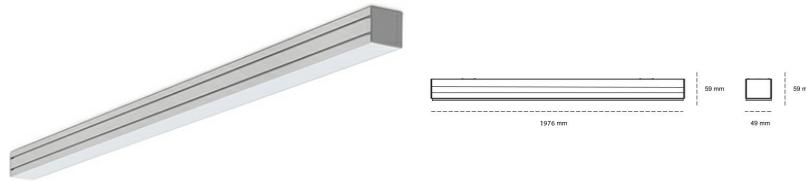

LINEAR LED LINE M 935 63W 1976mm MICROPRYZMA BLACK | ON/OFF |

Article number: M196-K0002-7F935-##-C7M-ZLN5_500-###-###

LED	SMD
Light colour	3500 [K] STANDARD
CRI	90
Led chip flux	9345 [lm]
Luminous flux	5607 [lm]
System power	63 [W]
Luminaire Efficiency	89 [lm/W]
Beam angle	MICROPRYZMA
Controller	ON/OFF
MacAdam	3 SDCM

Linear LED

Linear LED luminaire. Available in white, black and grey. Any RAL palette colour available on enquiry. Aluminium housing. Suspended or surface installation possible. Diffusers: nano opal, micro-prismatic, low UGR

LUMINAIRE

Weight	3,9 [kg]
Protection rating IP , IK , class	IP 20, IK 1,
Luminaire colour	BLACK
Cover	Plastic
Operating voltage	220-240V 50-60Hz

Note: All data are typical values. Tolerance of measurements +/-10% System features may change with product improvements due to technical advances.