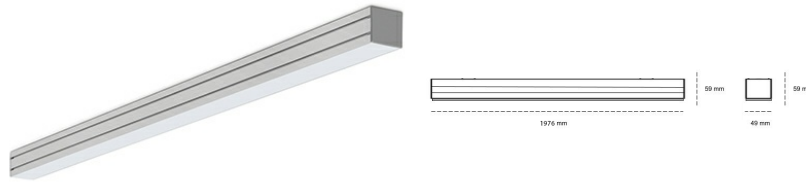

LINEAR LED LINE M 930 44W 1976mm LOW UGR BLACK | ON/OFF |

Article number: M196-K0002-7F930-##-C7L-ZLN8_350-##-###

LED	SMD
Light colour	3000 [K] STANDARD
CRI	90
Led chip flux	5580 [lm]
Luminous flux	2566 [lm]
System power	44 [W]
Luminaire Efficiency	58 [lm/W]
Beam angle	LOW UGR
Controller	ON/OFF
MacAdam	3 SDCM

Linear LED

Linear LED luminaire. Available in white, black and grey. Any RAL palette colour available on enquiry. Aluminium housing. Suspended or surface installation possible. Diffusers: nano opal, micro-prismatic, low UGR

LUMINAIRE

Weight	3,9 [kg]
Protection rating IP , IK , class	IP 20, IK 1,
Luminaire colour	BLACK
Cover	Plastic
Operating voltage	220-240V 50-60Hz

Note: All data are typical values. Tolerance of measurements +/-10% System features may change with product improvements due to technical advances.