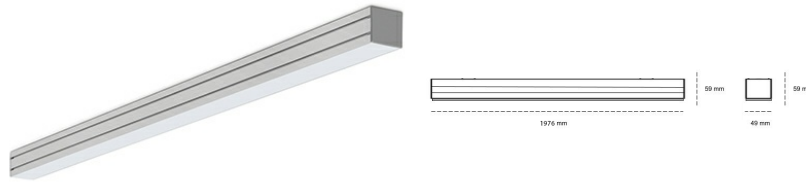

LINEAR LED LINE M 840 44W 1976mm MICROPRYZMA BLACK | ON/OFF |

Article number: M196-K0002-7F840-##-C7M-ZLN8_350-###-###

LED	SMD
Light colour	4000 [K] STANDARD
CRI	80
Led chip flux	6840 [lm]
Luminous flux	4104 [lm]
System power	44 [W]
Luminaire Efficiency	93 [lm/W]
Beam angle	MICROPRYZMA
Controller	ON/OFF
MacAdam	3 SDCM

Linear LED

Linear LED luminaire. Available in white, black and grey. Any RAL palette colour available on enquiry. Aluminium housing. Suspended or surface installation possible. Diffusers: nano opal, micro-prismatic, low UGR

LUMINAIRE

Weight	3,9 [kg]
Protection rating IP , IK , class	IP 20, IK 1,
Luminaire colour	BLACK
Cover	Plastic
Operating voltage	220-240V 50-60Hz

Note: All data are typical values. Tolerance of measurements +/-10% System features may change with product improvements due to technical advances.