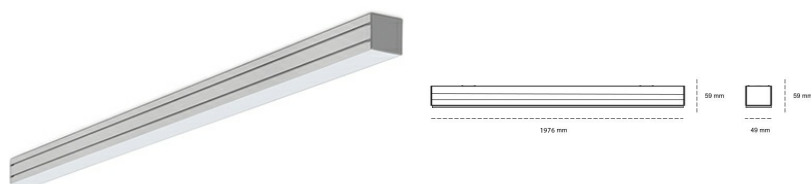

LINEAR LED LINE M 940 63W 1976mm MICROPRYZMA GREY | ON/OFF |

LED	SMD
Light colour	4000 [K] STANDARD
CRI	90
Led chip flux	9660 [lm]
Luminous flux	5796 [lm]
System power	63 [W]
Luminaire Efficiency	92 [lm/W]
Beam angle	MICROPRYZMA
Controller	ON/OFF
MacAdam	3 SDCM

Linear LED

Linear LED luminaire. Available in white, black and grey. Any RAL palette colour available on enquiry. Aluminium housing. Suspended or surface installation possible. Diffusers: nano opal, micro-prismatic, low UGR

LUMINAIRE

Weight	3,9 [kg]
Protection rating IP , IK , class	IP 20, IK 1,
Luminaire colour	BLACK
Cover	Plastic
Operating voltage	220-240V 50-60Hz

Note: All data are typical values. Tolerance of measurements +/-10% System features may change with product improvements due to technical advances.

OPTIONS

RAL colours on inquiry, wood pattern on inquiry, Tunable white on inquiry, Casambi on inquiry, DALI on inquiry,

Generated: 17.09.2024

+48 32 388 80 00

www.cora.pl
cora@cora.pl

Street: Ignatza Hakuby 18
41-914 Bytom, Polska