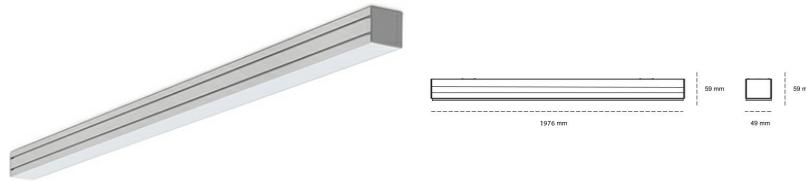

## LINEAR LED LINE M 935 63W 1976mm MICROPRYZMA GREY | ON/OFF |

Article number: M196-K0001-7F935-##-C7M-ZLN5\_500-###-###

LED	SMD
Light colour	3500 [K] STANDARD
CRI	90
Led chip flux	9345 [lm]
Luminous flux	5607 [lm]
System power	63 [W]
Luminaire Efficiency	89 [lm/W]
Beam angle	MICROPRYZMA
Controller	ON/OFF
MacAdam	3 SDCM

### Linear LED

Linear LED luminaire. Available in white, black and grey. Any RAL palette colour available on enquiry. Aluminium housing. Suspended or surface installation possible. Diffusers: nano opal, micro-prismatic, low UGR

### LUMINAIRE

Weight	3,9 [kg]
Protection rating IP , IK , class	IP 20, IK 1,
Luminaire colour	GREY
Cover	Plastic
Operating voltage	220-240V 50-60Hz

Note: All data are typical values. Tolerance of measurements +/-10% System features may change with product improvements due to technical advances.