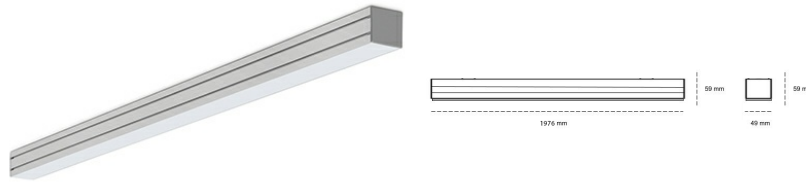

LINEAR LED LINE M 935 63W 1976mm LOW UGR GREY | ON/OFF |

Article number: M196-K0001-7F935-##-C7L-ZLN5_500-##-###

LED	SMD
Light colour	3500 [K] STANDARD
CRI	90
Led chip flux	9345 [lm]
Luminous flux	4298 [lm]
System power	63 [W]
Luminaire Efficiency	68 [lm/W]
Beam angle	LOW UGR
Controller	ON/OFF
MacAdam	3 SDCM

Linear LED

Linear LED luminaire. Available in white, black and grey. Any RAL palette colour available on enquiry. Aluminium housing. Suspended or surface installation possible. Diffusers: nano opal, micro-prismatic, low UGR

LUMINAIRE

Weight	3,9 [kg]
Protection rating IP , IK , class	IP 20, IK 1,
Luminaire colour	BLACK
Cover	Plastic
Operating voltage	220-240V 50-60Hz

Note: All data are typical values. Tolerance of measurements +/-10% System features may change with product improvements due to technical advances.