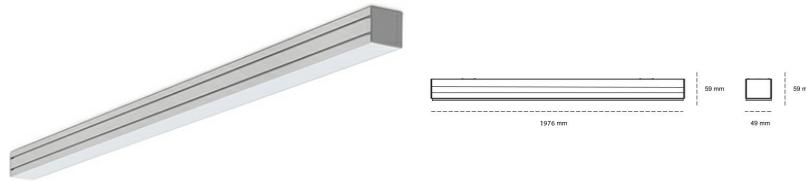

LINEAR LED LINE M 930 63W 1976mm MICROPRYZMA GREY | ON/OFF |

Article number: M196-K0001-7F930-##-C7M-ZLN5_500-###-###

LED	SMD
Light colour	3000 [K] STANDARD
CRI	90
Led chip flux	9030 [lm]
Luminous flux	5418 [lm]
System power	63 [W]
Luminaire Efficiency	86 [lm/W]
Beam angle	MICROPRYZMA
Controller	ON/OFF
MacAdam	3 SDCM

Linear LED

Linear LED luminaire. Available in white, black and grey. Any RAL palette colour available on enquiry. Aluminium housing. Suspended or surface installation possible. Diffusers: nano opal, micro-prismatic, low UGR

LUMINAIRE

Weight	3,9 [kg]
Protection rating IP , IK , class	IP 20, IK 1,
Luminaire colour	GREY
Cover	Plastic
Operating voltage	220-240V 50-60Hz

Note: All data are typical values. Tolerance of measurements +/-10% System features may change with product improvements due to technical advances.