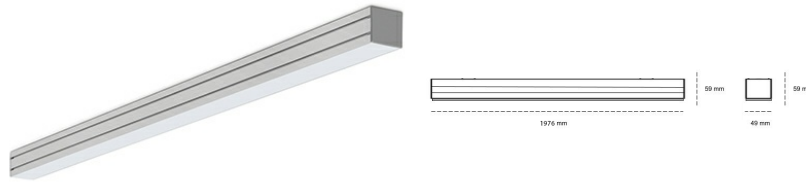

LINEAR LED LINE M 930 63W 1976mm LOW UGR GREY | ON/OFF |

Article number: M196-K0001-7F930-##-C7L-ZLN5_500-##-###

LED	SMD
Light colour	3000 [K] STANDARD
CRI	90
Led chip flux	9030 [lm]
Luminous flux	4153 [lm]
System power	63 [W]
Luminaire Efficiency	66 [lm/W]
Beam angle	LOW UGR
Controller	ON/OFF
MacAdam	3 SDCM

Linear LED

Linear LED luminaire. Available in white, black and grey. Any RAL palette colour available on enquiry. Aluminium housing. Suspended or surface installation possible. Diffusers: nano opal, micro-prismatic, low UGR

LUMINAIRE

Weight	3,9 [kg]
Protection rating IP , IK , class	IP 20, IK 1,
Luminaire colour	GREY
Cover	Plastic
Operating voltage	220-240V 50-60Hz

Note: All data are typical values. Tolerance of measurements +/-10% System features may change with product improvements due to technical advances.