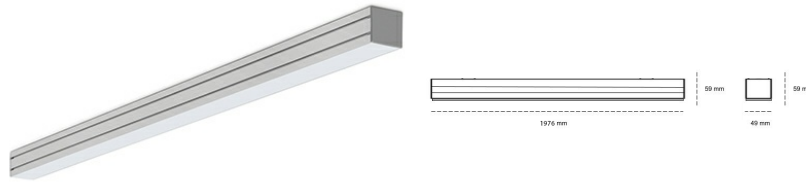

LINEAR LED LINE M 840 44W 1976mm MICROPRYZMA GREY | ON/OFF |

Article number: M196-K0001-7F840-##-C7M-ZLN8_350-###-###

LED	SMD
Light colour	4000 [K] STANDARD
CRI	80
Led chip flux	6840 [lm]
Luminous flux	4104 [lm]
System power	44 [W]
Luminaire Efficiency	93 [lm/W]
Beam angle	MICROPRYZMA
Controller	ON/OFF
MacAdam	3 SDCM

Linear LED

Linear LED luminaire. Available in white, black and grey. Any RAL palette colour available on enquiry. Aluminium housing. Suspended or surface installation possible. Diffusers: nano opal, micro-prismatic, low UGR

LUMINAIRE

Weight	3,9 [kg]
Protection rating IP , IK , class	IP 20, IK 1,
Luminaire colour	GREY
Cover	Plastic
Operating voltage	220-240V 50-60Hz

Note: All data are typical values. Tolerance of measurements +/-10% System features may change with product improvements due to technical advances.