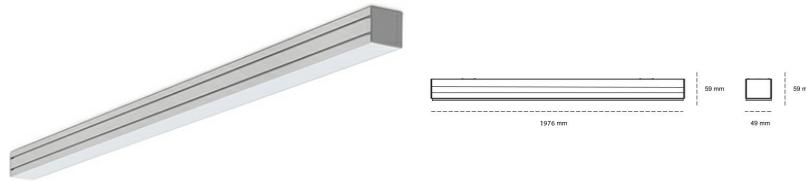

LINEAR LED LINE M 840 63W 1976mm MICROPRYZMA GREY | ON/OFF |

Article number: M196-K0001-7F840-##-C7M-ZLN5_500-###-###

LED	SMD
Light colour	4000 [K] STANDARD
CRI	80
Led chip flux	11151 [lm]
Luminous flux	6690 [lm]
System power	63 [W]
Luminaire Efficiency	106 [lm/W]
Beam angle	MICROPRYZMA
Controller	ON/OFF
MacAdam	3 SDCM

Linear LED

Linear LED luminaire. Available in white, black and grey. Any RAL palette colour available on enquiry. Aluminium housing. Suspended or surface installation possible. Diffusers: nano opal, micro-prismatic, low UGR

LUMINAIRE

Weight	3,9 [kg]
Protection rating IP , IK , class	IP 20, IK 1,
Luminaire colour	GREY
Cover	Plastic
Operating voltage	220-240V 50-60Hz

Note: All data are typical values. Tolerance of measurements +/-10% System features may change with product improvements due to technical advances.