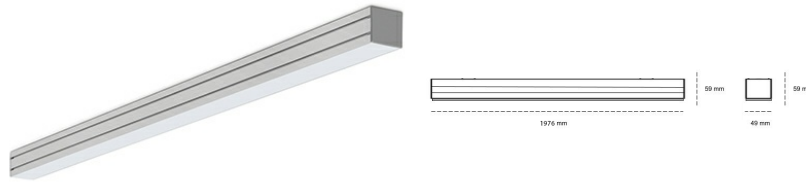

# LINEAR LED LINE M 840 44W 1976mm LOW UGR GREY | ON/OFF |

Article number: M196-K0001-7F840-##-C7L-ZLN8\_350-##-###

LED	SMD
Light colour	4000 [K] STANDARD
CRI	80
Led chip flux	6840 [lm]
Luminous flux	3146 [lm]
System power	44 [W]
Luminaire Efficiency	72 [lm/W]
Beam angle	LOW UGR
Controller	ON/OFF
MacAdam	3 SDCM

## Linear LED

Linear LED luminaire. Available in white, black and grey. Any RAL palette colour available on enquiry. Aluminium housing. Suspended or surface installation possible. Diffusers: nano opal, micro-prismatic, low UGR

## LUMINAIRE

Weight	3,9 [kg]
Protection rating IP , IK , class	IP 20, IK 1,
Luminaire colour	GREY
Cover	Plastic
Operating voltage	220-240V 50-60Hz

Note: All data are typical values. Tolerance of measurements +/-10% System features may change with product improvements due to technical advances.