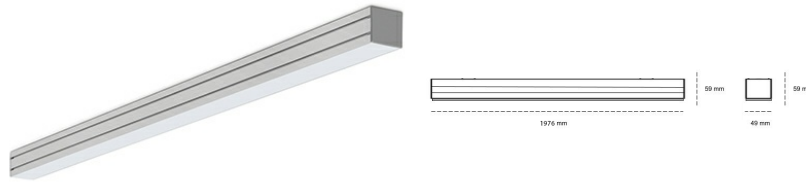

LINEAR LED LINE M 840 63W 1976mm LOW UGR GREY | ON/OFF |

Article number: M196-K0001-7F840-##-C7L-ZLN5_500-##-###

LED	SMD
Light colour	4000 [K] STANDARD
CRI	80
Led chip flux	11151 [lm]
Luminous flux	5129 [lm]
System power	63 [W]
Luminaire Efficiency	81 [lm/W]
Beam angle	LOW UGR
Controller	ON/OFF
MacAdam	3 SDCM

Linear LED

Linear LED luminaire. Available in white, black and grey. Any RAL palette colour available on enquiry. Aluminium housing. Suspended or surface installation possible. Diffusers: nano opal, micro-prismatic, low UGR

LUMINAIRE

Weight	3,9 [kg]
Protection rating IP , IK , class	IP 20, IK 1,
Luminaire colour	GREY
Cover	Plastic
Operating voltage	220-240V 50-60Hz

Note: All data are typical values. Tolerance of measurements +/-10% System features may change with product improvements due to technical advances.