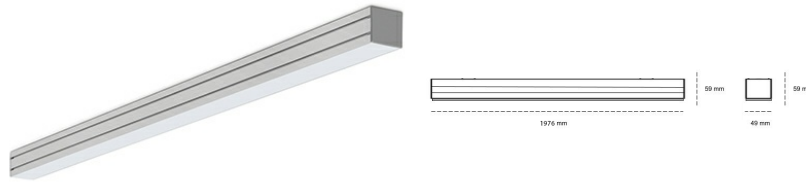

LINEAR LED LINE M 830 63W 1976mm MICROPRYZMA GREY | ON/OFF |

Article number: M196-K0001-7F830-##-C7M-ZLN5_500-###-###

LED	SMD
Light colour	3000 [K] STANDARD
CRI	80
Led chip flux	10689 [lm]
Luminous flux	6306 [lm]
System power	63 [W]
Luminaire Efficiency	100 [lm/W]
Beam angle	MICROPRYZMA
Controller	ON/OFF
MacAdam	3 SDCM

Linear LED

Linear LED luminaire. Available in white, black and grey. Any RAL palette colour available on enquiry. Aluminium housing. Suspended or surface installation possible. Diffusers: nano opal, micro-prismatic, low UGR

LUMINAIRE

Weight	3,9 [kg]
Protection rating IP , IK , class	IP 20, IK 1,
Luminaire colour	GREY
Cover	Plastic
Operating voltage	220-240V 50-60Hz

Note: All data are typical values. Tolerance of measurements +/-10% System features may change with product improvements due to technical advances.